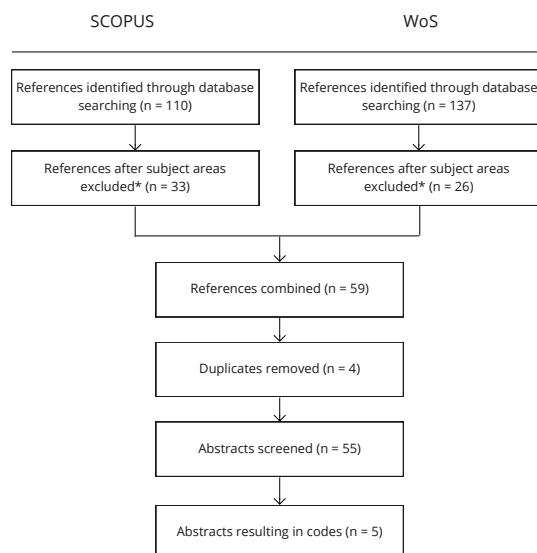

Appendix B: PRISMA Flow Diagram

First Database Search

Primary Keyword Search: "sustainab and worldview"

These PRISMA Flow diagrams represent two sets of database searches. The first represents the baseline keyword search as indicated in Step 1 of Table 1: Methodology Overview in the paper. The second database search, Step 3 of Table 1, contains four keyword word searches that represent the least frequent codings in the abstracts of the first baseline search.

Second Database Search

Secondary Keyword Search: "sustainab and regenerative"

Secondary Keyword Search: "sustainab and relational thinking"

Secondary Keyword Search: "care" and "posthuman"

Secondary Keyword Search: "sustainab and mindfulness"