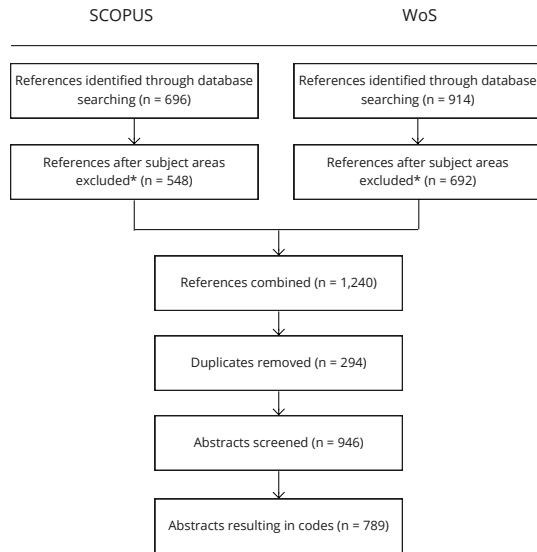

Appendix B: PRISMA Flow Diagram

First Database Search

Primary Keyword Search: "sustainab and worldview"

These PRISMA Flow diagrams represent two sets of database searches. The first represents the baseline keyword search as indicated in Step 1 of Table 1: Methodology Overview in the paper. The second database search, Step 3 of Table 1, contains four keyword word searches that represent the least frequent codings in the abstracts of the first baseline search.

Second Database Search

Secondary Keyword Search: "sustainab and regenerative"

Secondary Keyword Search: "sustainab and relational thinking"

Secondary Keyword Search: "care" and "posthuman"

Secondary Keyword Search: "sustainab and mindfulness"