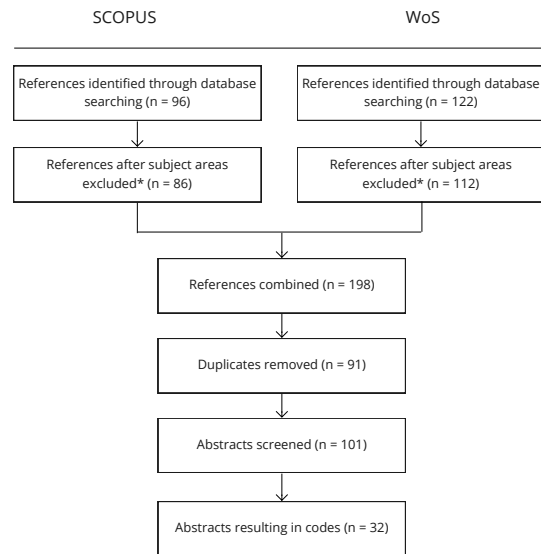

Appendix B: PRISMA Flow Diagram

First Database Search

Primary Keyword Search: "sustainab and worldview"

These PRISMA Flow diagrams represent two sets of database searches. The first represents the baseline keyword search as indicated in Step 1 of Table 1: Methodology Overview in the paper. The second database search, Step 3 of Table 1, contains four keyword word searches that represent the least frequent codings in the abstracts of the first baseline search.

Second Database Search

Secondary Keyword Search: "sustainab and regenerative"

Secondary Keyword Search: "sustainab and relational thinking"

Secondary Keyword Search: "care" and "posthuman"

Secondary Keyword Search: "sustainab and mindfulness"