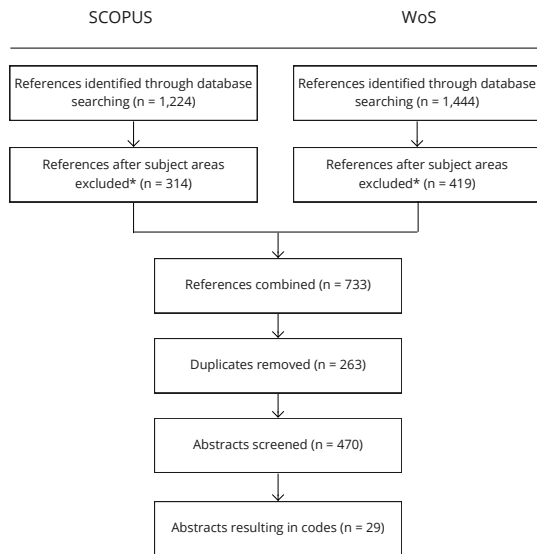

Appendix B: PRISMA Flow Diagram

First Database Search

Primary Keyword Search: "sustainab and worldview"

These PRISMA Flow diagrams represent two sets of database searches. The first represents the baseline keyword search as indicated in Step 1 of Table 1: Methodology Overview in the paper. The second database search, Step 3 of Table 1, contains four keyword word searches that represent the least frequent codings in the abstracts of the first baseline search.

Second Database Search

Secondary Keyword Search: "sustainab and regenerative"

Secondary Keyword Search: "sustainab and relational thinking"

Secondary Keyword Search: "care" and "posthuman"

Secondary Keyword Search: "sustainab and mindfulness"